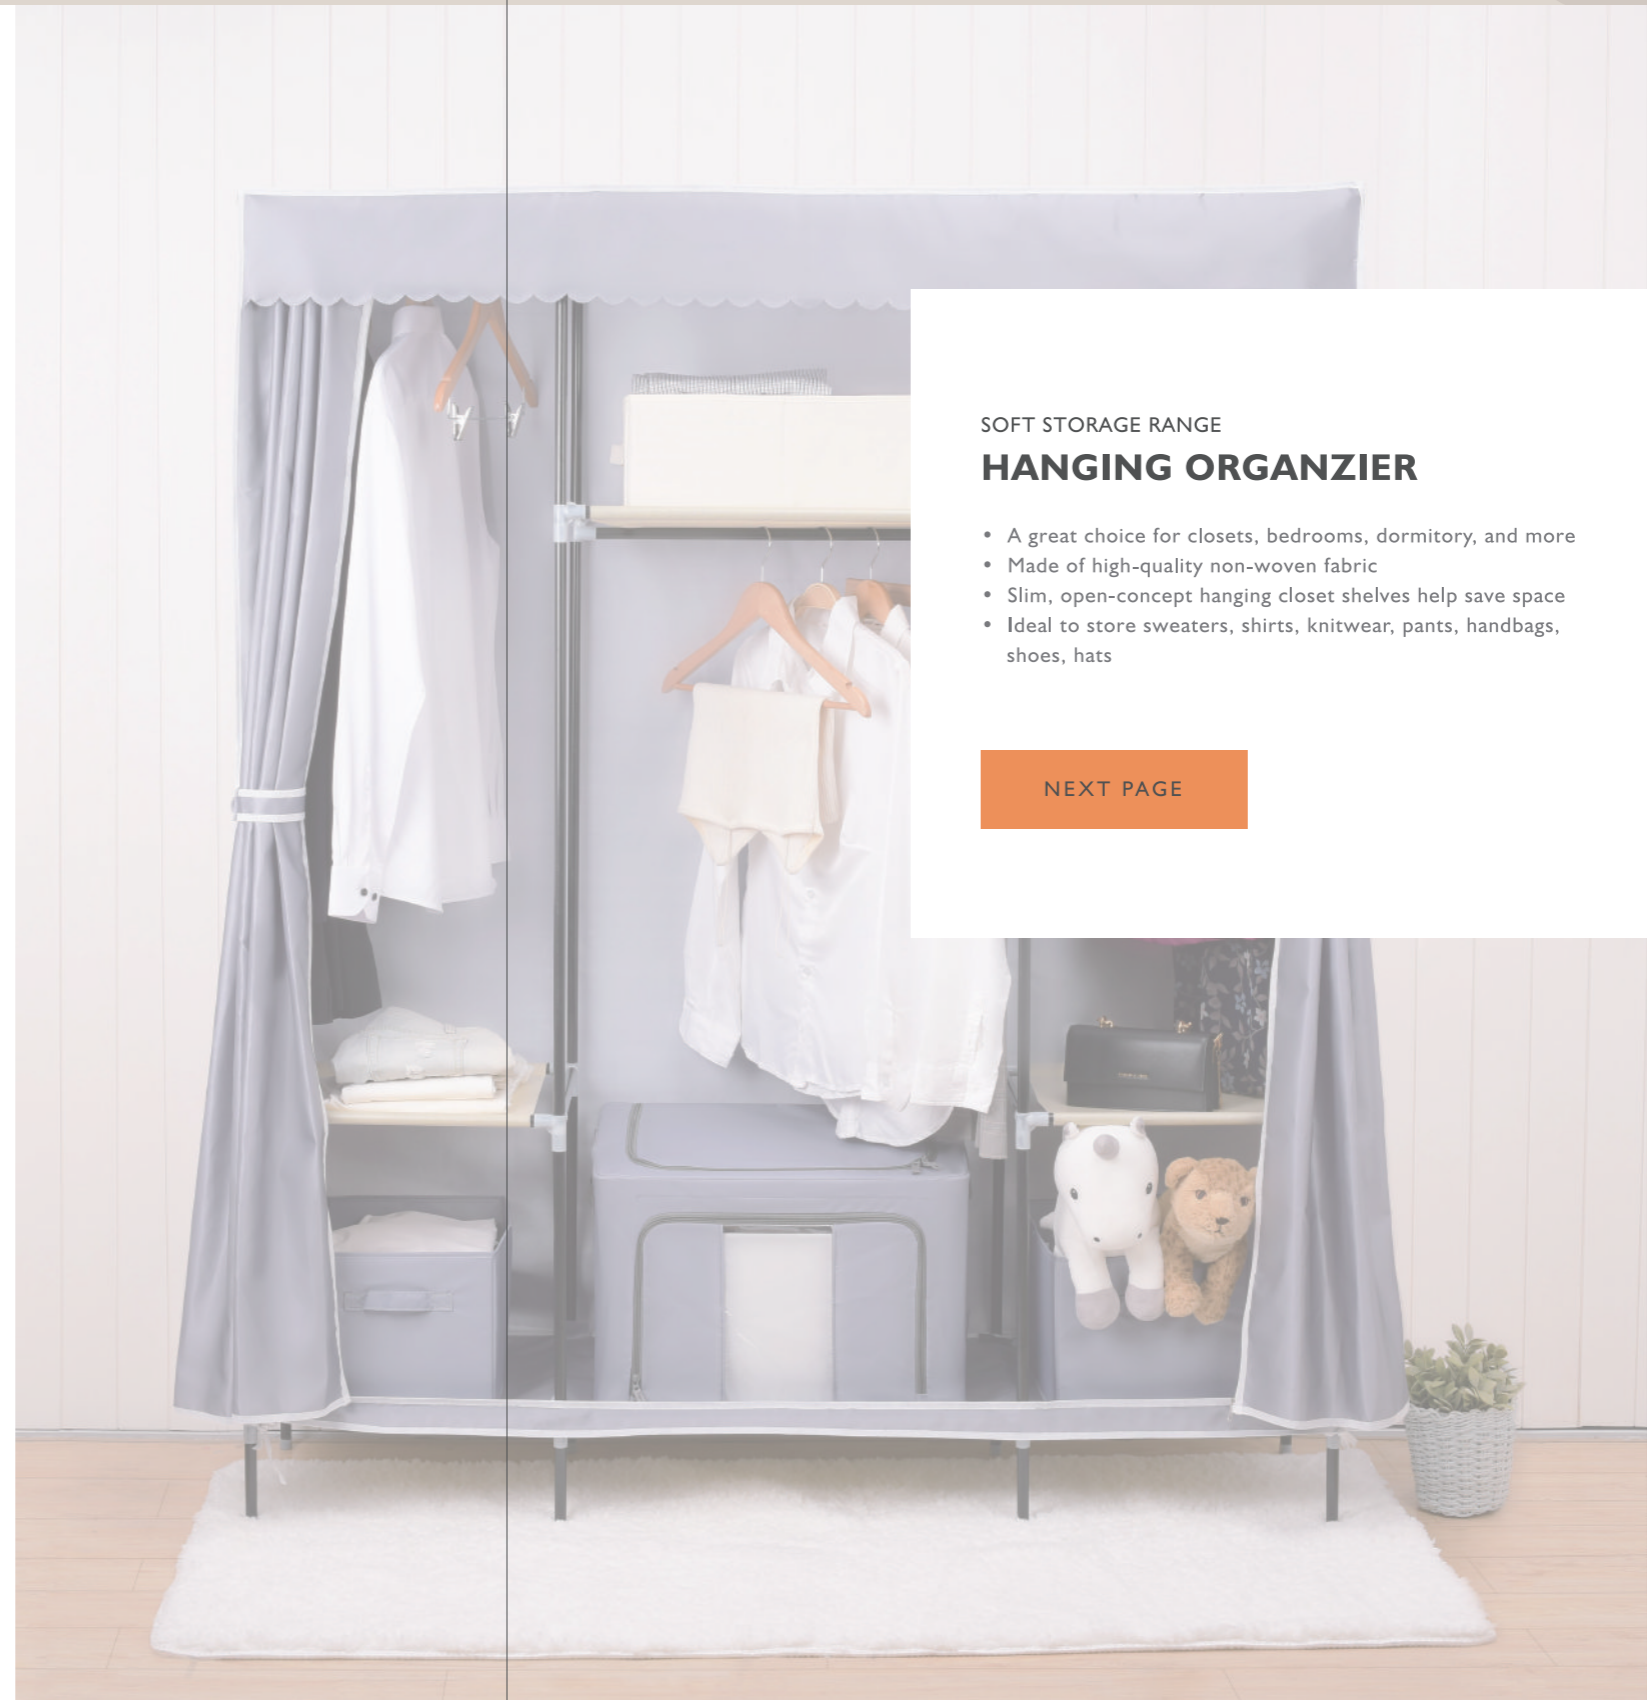

ITEM NO —  
**EC190205B** ◆

SOFT STORAGE RANGE

**HANGING ORGANZIER**

- A great choice for closets, bedrooms, dormitory, and more
- Made of high-quality non-woven fabric
- Slim, open-concept hanging closet shelves help save space
- Ideal to store sweaters, shirts, knitwear, pants, handbags, shoes, hats