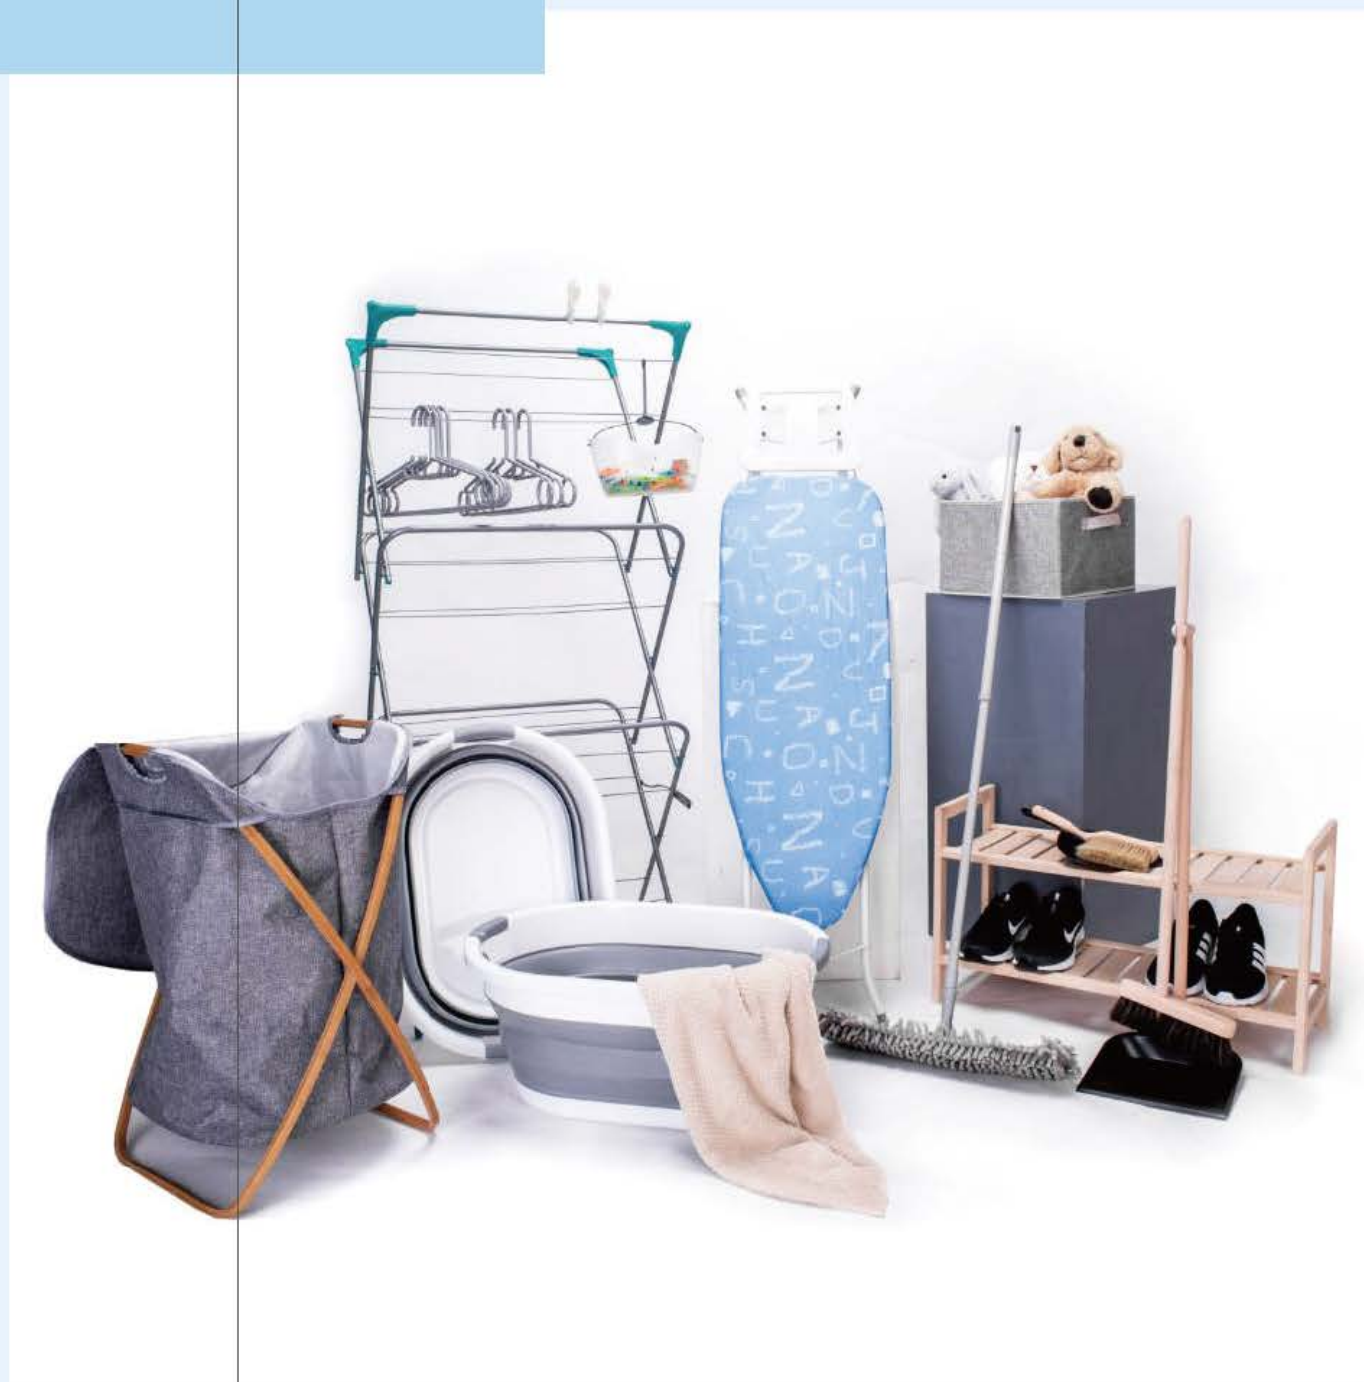

CONTENTS

◇ LAUNDRY

Ironing Board 03-08

Clothes Airer 09-18
Indoor / Outdoor

Laundry Accessories 19-26

◇ CLEANING

Brush & Broom 27-34
Sustainable / Plastic

Mop 35-38

◇ COLLAPSIBLE STORAGE

Collapsible Plastic Range 39-44

◇ STORAGE & ORGANIZER

Soft Storage Range 45-52

Hand-woven Range 53-56

Wire Storage Range 57-60

THE REASON FOR A CLEAN HOME