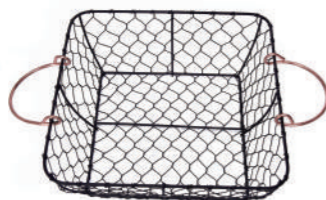

ITEM NO —
ES-Q19003 ◆